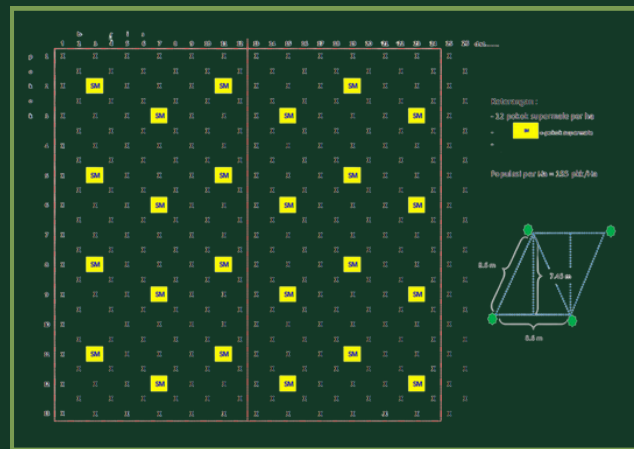

PT SOCFIN  INDONESIA
(SOCFINDO)

NEW VARIETY

DxP SOCFINDO SM

Dominant Male Inflorescence Production

www.socfindo.co.id
www.socfindoconservation.co.id

12 palms per hectare

DxP Socfindo SM palms are planted evenly distributed at 12 trees per hectare without reducing the population of the main oil palm cultivated (high-yielding variety).