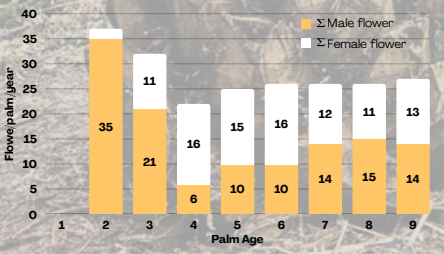

Flower production in DxP Socfindo SM palm

DxP Socfindo SM as the provider of male flowers