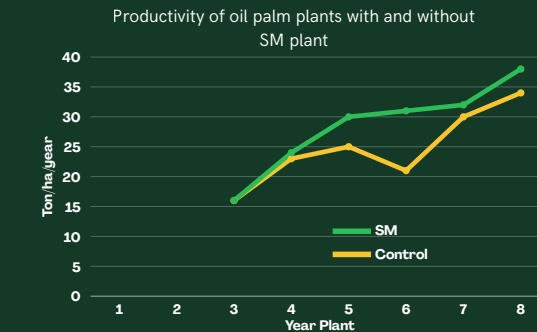

“Optimize your Production Potential.”

DxP Socfindo SM palms provide sufficient **Male Flowers** for complete pollination to produce perfect fresh fruit bunches (FFB)

Optimize your Production Potential

The use of DxP Socfindo SM palm planted in blocks of high-yielding oil palm varieties shows an increase in fresh fruit bunches (FFB) production of 19-24%.