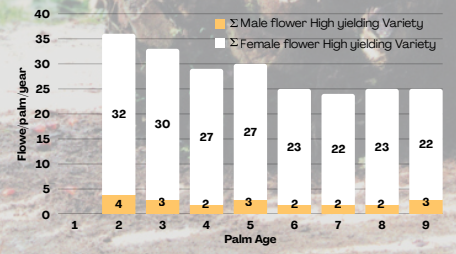

Flower production in high-yielding variety

DxP Socfindo SM for a better yield

DxP Socfindo SM palms are complementary palms that provide sufficient male flowers for the pollination process of the main cultivated palms (high-yielding oil palm variety)