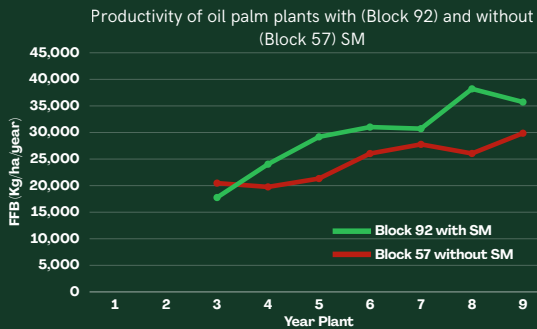

“Optimize your Production Potential.”

DxP Socfindo SM palms provide sufficient **Male Flowers** for complete pollination to produce perfect fresh fruit bunches (FFB)

Optimize your Production Potential

The use of DxP Socfindo SM palm planted in blocks of high-yielding oil palm varieties shows an increase in fresh fruit bunches (FFB) production of 19-24%.

PT SOCFIN  INDONESIA
(SOCFINDO)

NEW VARIETY

DxP SOCFINDO SM

Dominant Male Inflorescence Production

www.socfindo.co.id
www.socfindoconservation.co.id

12 palms per hectare

DxP Socfindo SM palms are planted evenly distributed at 12 trees per hectare without reducing the population of the main oil palm cultivated (high-yielding variety).